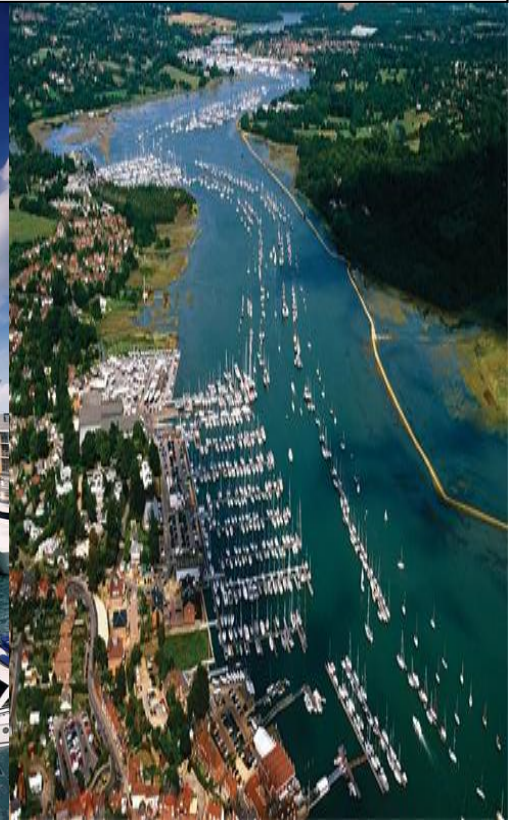

RSYC *Moorings*

Looking for a mooring, club or both, in and around the Solent, then look no further, with moorings on the Beaulieu river, in Ocean Village and on the Hamble River, we have a solution for you, often with introductory offers* available, so call us now and secure your berth.

* Only available for new members and new berth holders

Beaulieu,

Ocean Village,

Hamble

**Beaulieu moorings
available:**

Mid river pontoon moorings
(Dory service)
Shallow Water Mooring
Petal Mooring

**Ocean Village moorings
available:**