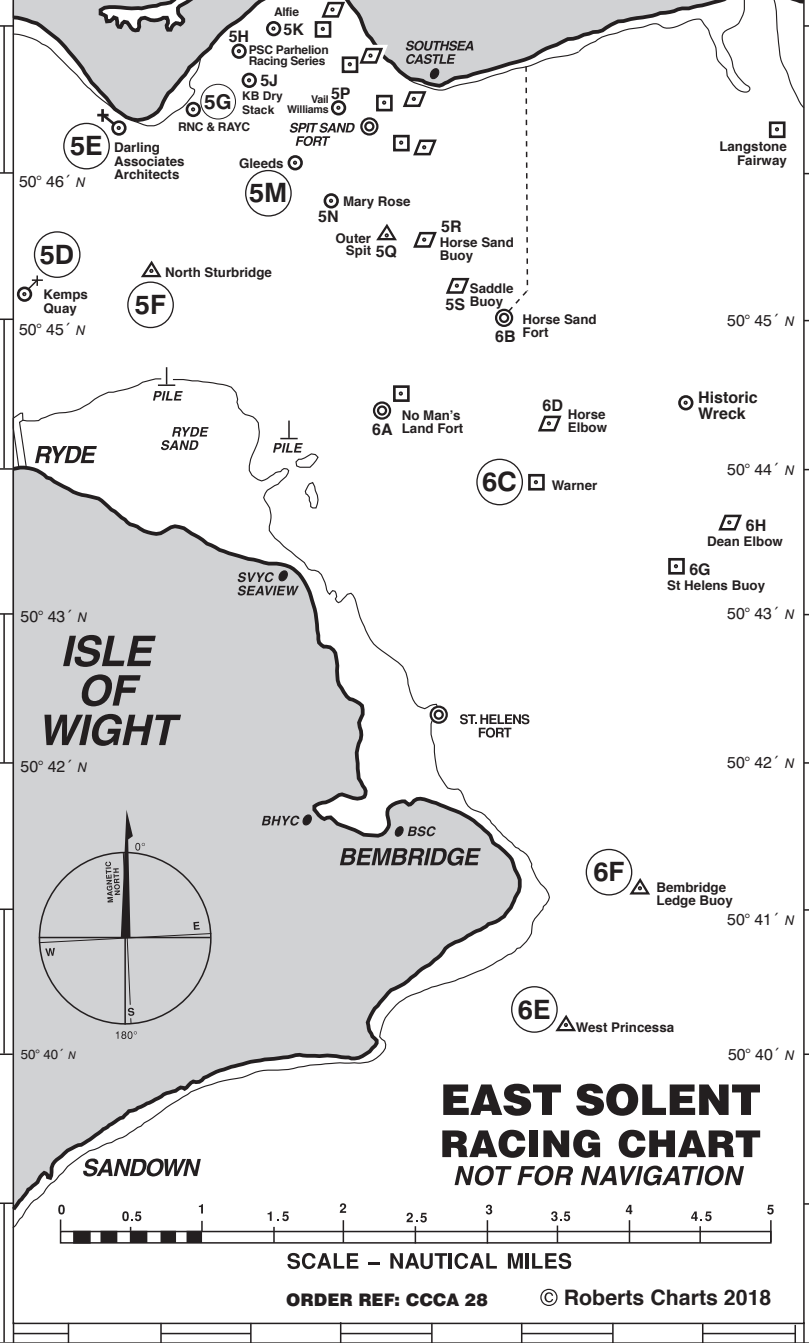

WEST SOLENT RACING CHART

NOT FOR NAVIGATION

- KEY
- Yellow or Orange Mark
 - △ Cardinal Navigation Buoy
 - ▣ Green Navigation Buoy
 - ▣ Red Navigation Buoy

○ Two digit mark designation in circle

While every care has been taken in the preparation of this chart no liability can be accepted for any loss or damage arising from any error or inaccuracy.

GOSPORT PORTSMOUTH

EAST SOLENT RACING CHART

NOT FOR NAVIGATION

SCALE - NAUTICAL MILES

ORDER REF: CCCA 28 © Roberts Charts 2018