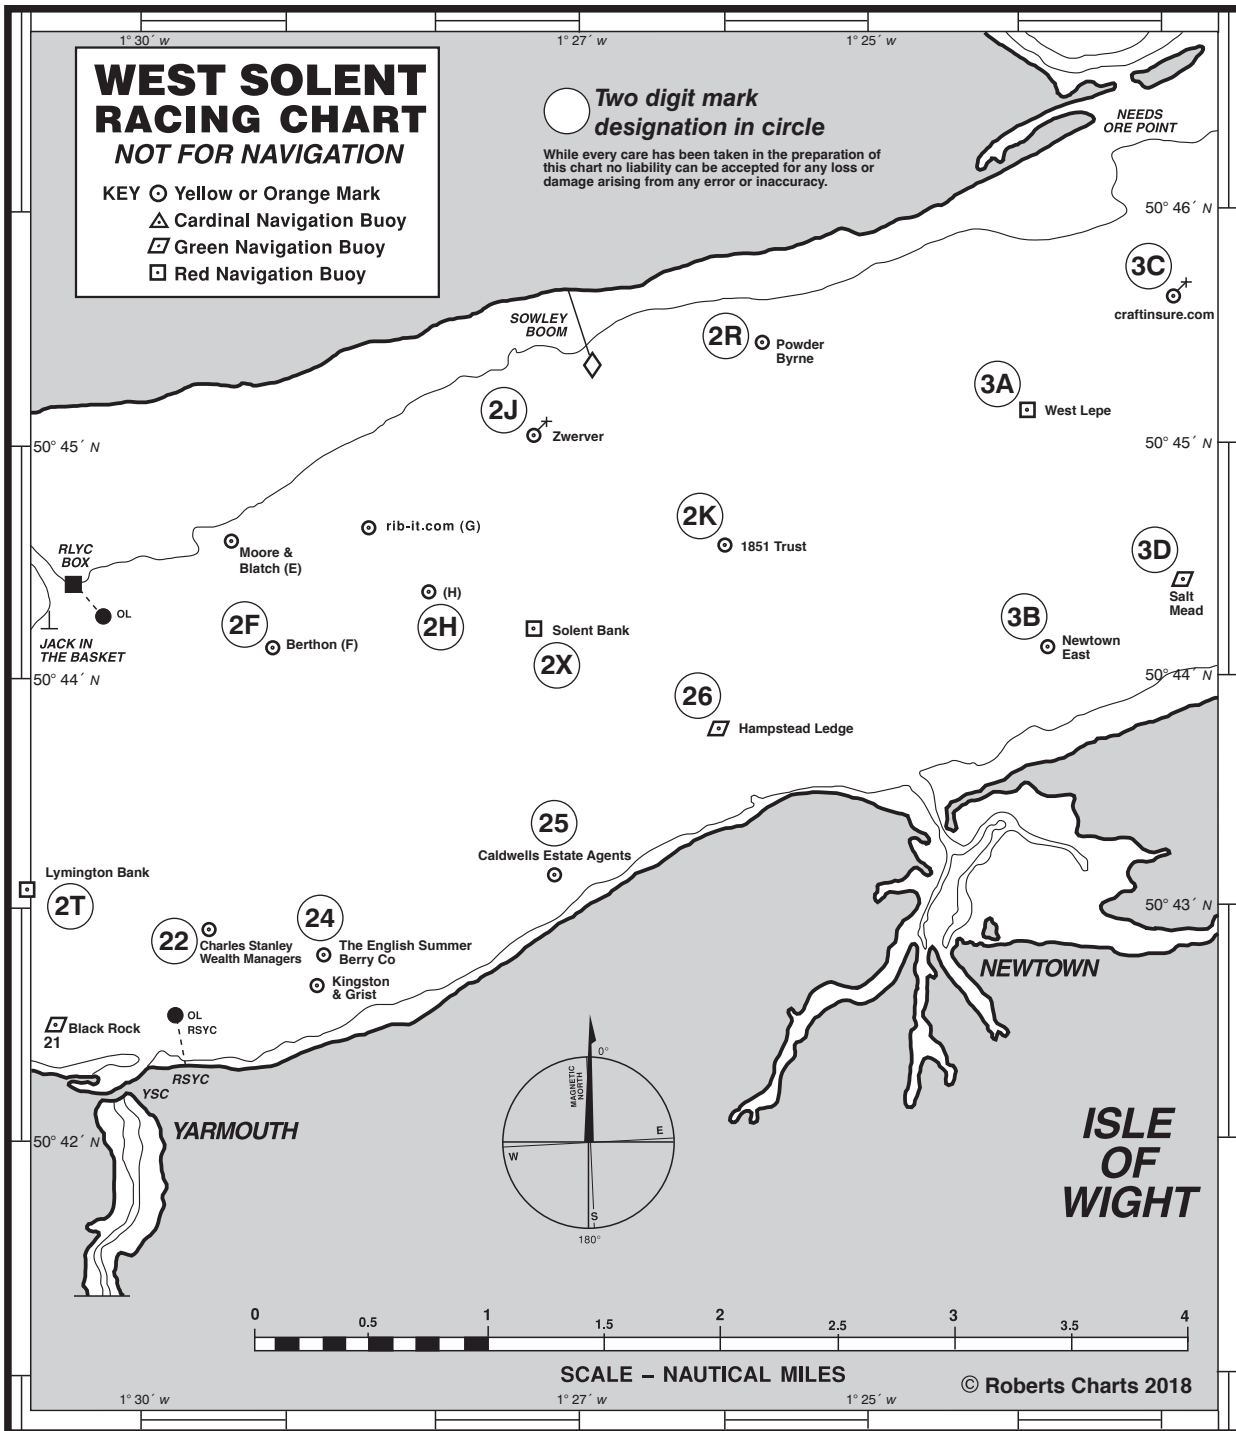

WEST SOLENT RACING CHART

NOT FOR NAVIGATION

- KEY
- Yellow or Orange Mark
 - △ Cardinal Navigation Buoy
 - ▣ Green Navigation Buoy
 - ▣ Red Navigation Buoy

○ Two digit mark designation in circle

While every care has been taken in the preparation of this chart no liability can be accepted for any loss or damage arising from any error or inaccuracy.

GOSPORT PORTSMOUTH

EAST SOLENT RACING CHART

NOT FOR NAVIGATION

SCALE - NAUTICAL MILES

ORDER REF: CCCA 28 © Roberts Charts 2018