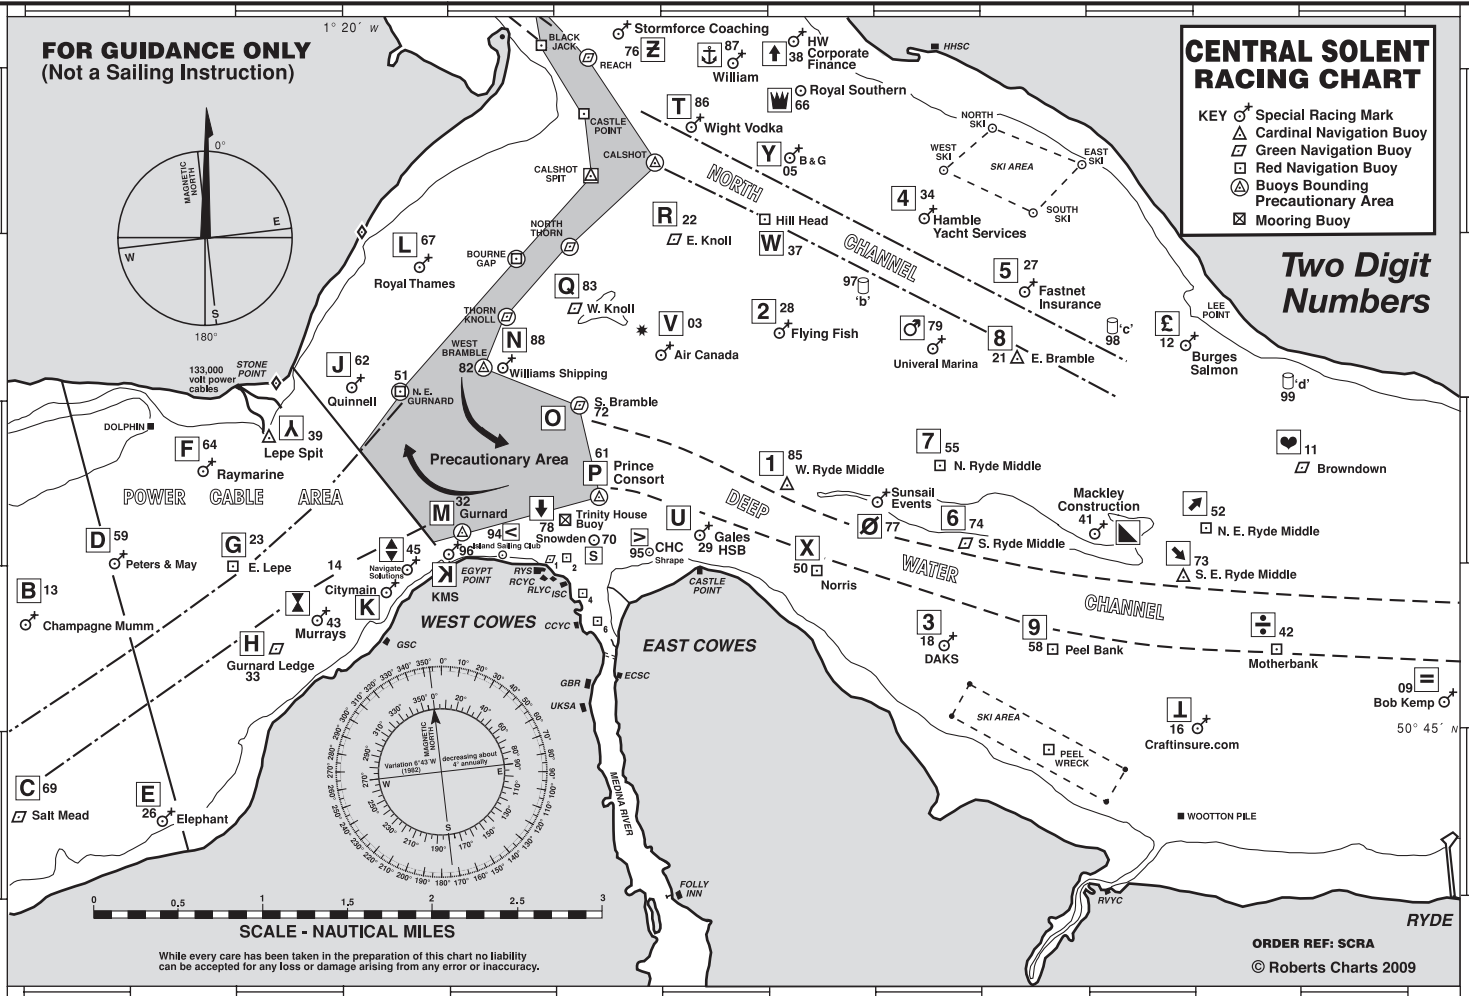

CENTRAL SOLENT RACING CHART

1. **KEY**
2. ♂ Special Racing Mark
   - △ Cardinal Navigation Buoy
   - ▽ Green Navigation Buoy
   - ◻ Red Navigation Buoy
   - ⊕ Buoys Bounding Precautionary Area
   - ⊠ Mooring Buoy

Two Digit Numbers