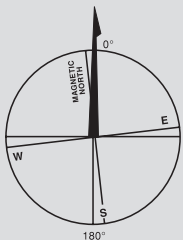

FOR GUIDANCE ONLY
(Not a Sailing Instruction)